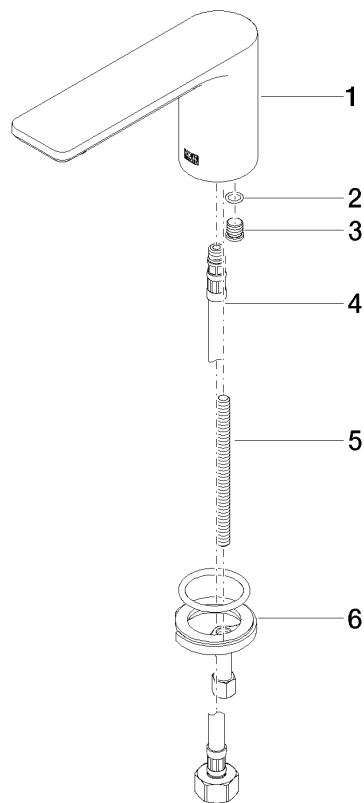

13 700 845

- 130mm projection
- fixed spout
- circular, air-enriched flow
- height of mixer 95 mm
- height up to aerator 75 mm
- hole diameter 35 mm
- 1/2" connection
- max. flow 5.7 l/min
- lead-free
- This product can help a building meet the requirements of Green Building Rating Systems, e.g. LEED®, BREEAM®, DGNB

13 700 845

mm [inches]

Flow rate chart

Certificates

LGA_29120.

IAPMO_N-4976.

WRAS_1909064.

IAPMO_4976 (4).

IAPMO_6397.

13 700 845

Spare parts list

No.	Item Number	Name	Quantity used	Delivery time
1	90 11 84 015 00-00	spout	1	10
2	90 14 10 060 00 90	seal	1	2
3	09 31 20 065 90	plug	1	2
4	04 30 04 019 00 90	hose	1	2
5	09 31 11 012 90	pin	1	2
6	04 30 11 038 75 90	fixing set	1	2