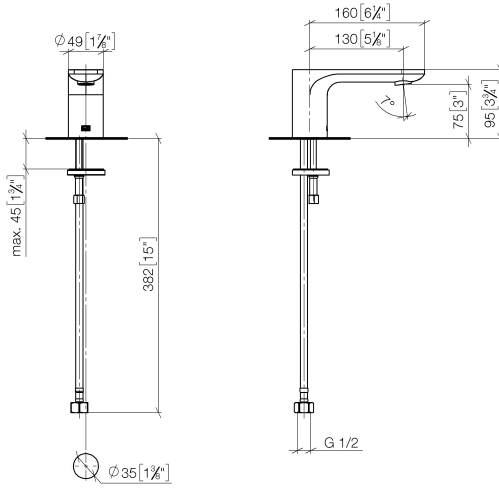

13 700 845

- 130mm projection
- fixed spout
- circular, air-enriched flow
- height of mixer 95 mm
- height up to aerator 75 mm
- hole diameter 35 mm
- 1/2" connection
- max. flow 5.7 l/min
- lead-free
- This product can help a building meet the requirements of Green Building Rating Systems, e.g. LEED®, BREEAM®, DGNB

13 700 845

mm [inches]

Flow rate chart

Certificates

LGA_29120.

IAPMO_N-4976.

WRAS_1909064.

IAPMO_4976 (4).

IAPMO_6397.

13 700 845

Spare parts list

No.	Item Number	Name	Quantity used	Delivery time
1	90 11 84 015 00-00	spout	1	10
2	90 14 10 060 00 90	seal	1	2
3	09 31 20 065 90	plug	1	2
4	04 30 04 019 00 90	hose	1	2
5	09 31 11 012 90	pin	1	2
6	04 30 11 038 75 90	fixing set	1	2